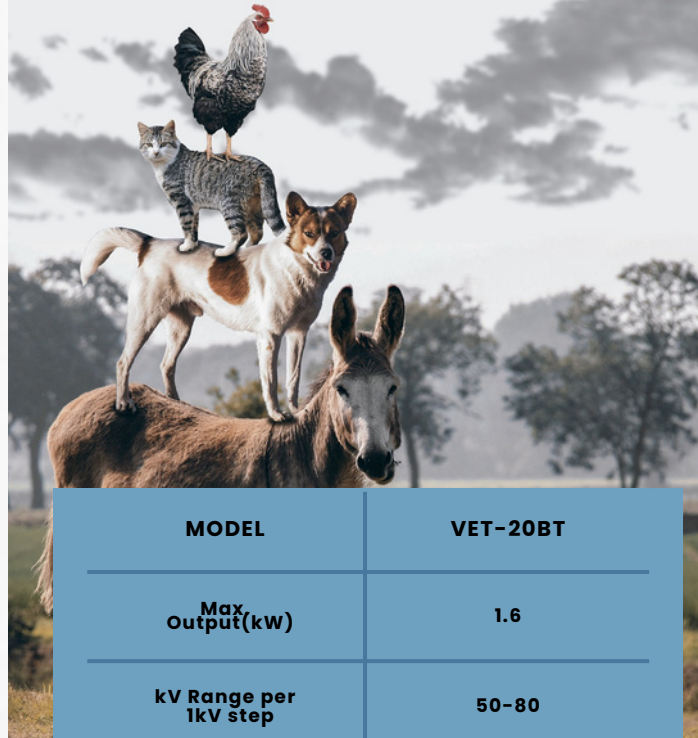

POSKOM USA

THE BEST VET-20BT

INTRODUCING THE NEW STANDARD
IN VETERINARY IMAGING

- 1** 15 LBS WEIGHT
- 2** BATTERY OPERATED
- 3** 80kV, 20mA, 1.6kW OUTPUT

MODEL	VET-20BT
Max output(kw)	1.6
kV Range per 1kV step	50-80
mA Range/No. of step	8, 10, 15, 20
mAs Range/No. of step	0.4-20/25
Tube Focal Spot(mm)	1.2 x 1.2
Target Angle	19°
Dual Laser Pointer	Standard
Battery Charger	16.8V/1.5A
Charging Time	3.5 hours
No. of APR	15
Weight(lbs)	15
Packing Dimension	51 x 36 x 37 (37lbs)

Equine practitioner's best friend / VET-20BT

world's best selling battery generator